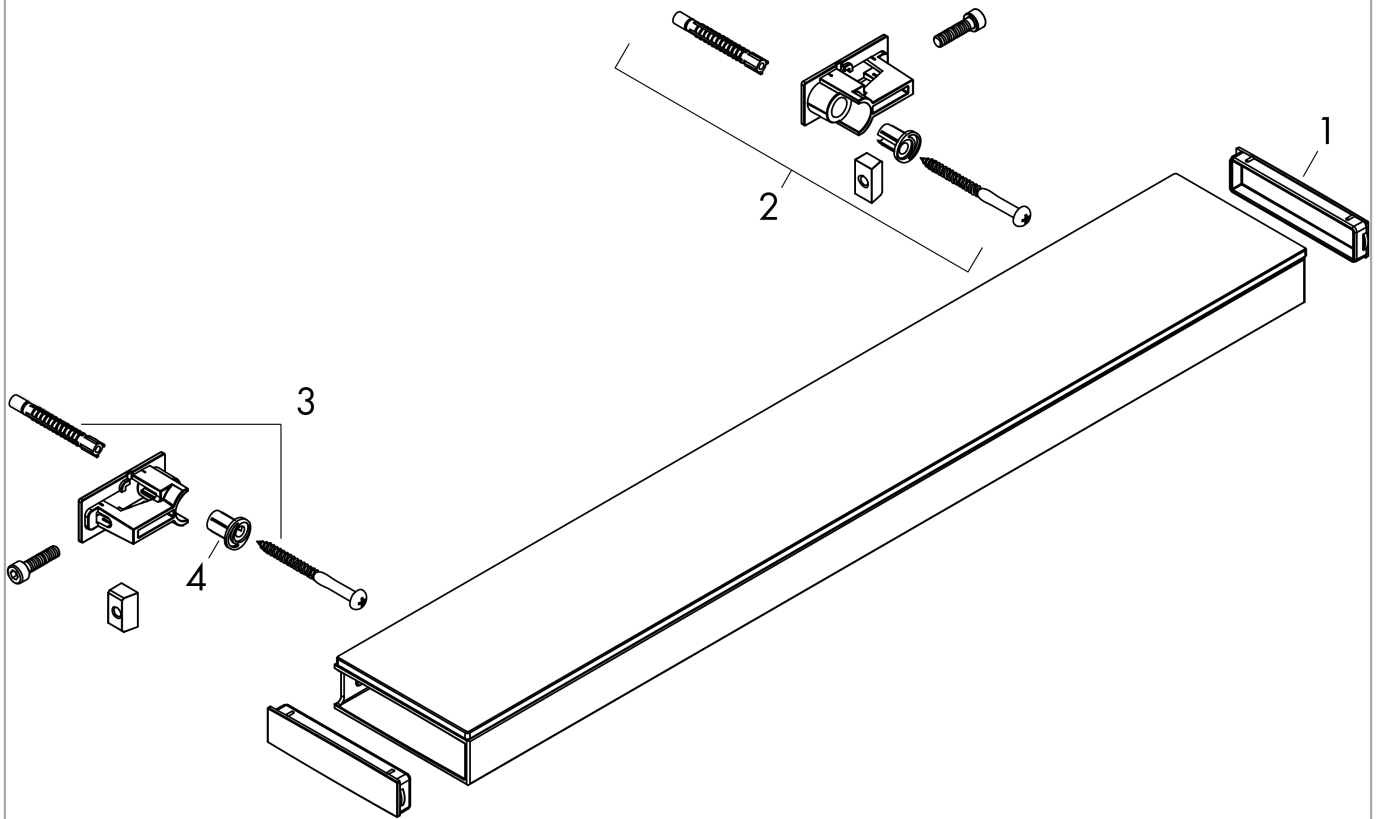

#### product features

- wall-mounted
- material frame: solid brass
- material shelf: safety glass
- length: 500 mm
- with mounting material
- concealed fastening
- drilling distance: 400 mm
- diameter drill hole: 6 mm
- surface of the shelf at colour variant -000 = mirror glass, at colour variant -700 = graphite colour, satined

### Scale drawing

**Rainfinity  
Shelf 500**

Surfaces: **Matt White**    Article Number: **26844700**

**Exploded Drawing**

Year of production: >07/19

**Rainfinity  
Shelf 500**Surfaces: **Matt White** Article Number: **26844700****Spare part list**