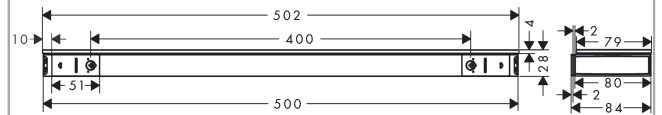

Scale drawing